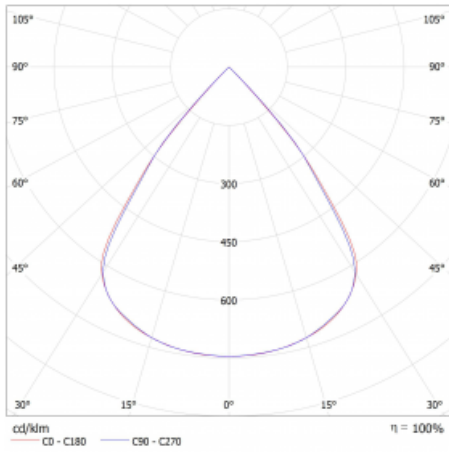

Type of installation	Surface, Suspended
Light distribution	Direct
Luminaire shape	Linear
Colour of the luminaires	Silver
Material	Aluminium
Lifetime	L80/B20 50 000 hours
Warranty	24 months
Description of luminaires	Luminaire surface/suspended
Dimensions	1122 mm × 47 mm × 69 mm
Light source	LED MODUL
Type of optical system	Plastic louvre low UGR
Luminous flux	4320 lm ± 10 %
Colour Temperature	3000 K warm white
Luminous efficacy	134 lm/W
MacAdam Light source	3
Colour rendering index	80
UGR max. X=4H Y=8H, ρ=70,50,20	18.9

## Curve