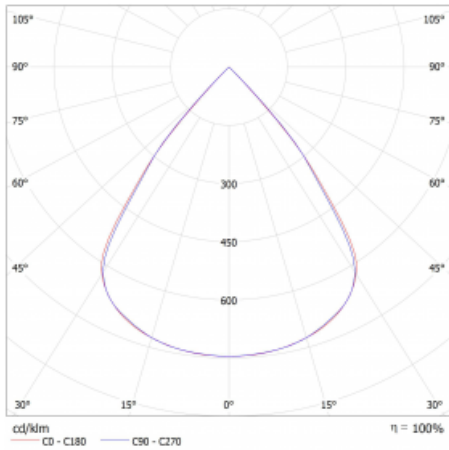

Type of installation	Surface, Suspended
Light distribution	Direct
Luminaire shape	Linear
Colour of the luminaires	White
Material	Aluminium
Lifetime	L80/B20 50 000 hours
Warranty	2 years
Description of luminaires	Luminaire surface/suspended
Dimensions	1122 mm × 47 mm × 69 mm
Light source	LED MODUL
Type of optical system	Plastic louvre low UGR
Luminous flux*	2630 lm
Colour Temperature	3000 K warm white
Luminous efficacy	142 lm/W
MacAdam Light source	3
Colour rendering index	80
UGR max. X=4H Y=8H, ρ=70,50,20	17.2

## Curve