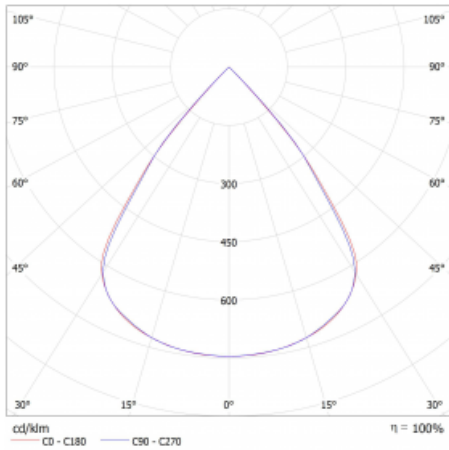

Type of optical system	Plastic louvre low UGR
Luminous flux	2750 lm ± 10 %
Colour Temperature	4000 K cool white
Luminous efficacy	149 lm/W
MacAdam Light source	3
Colour rendering index	80
UGR max. X=4H Y=8H, ρ=70,50,20	17.4

Technical drawing

Luminaire power input 18.5 W \pm 10 %

Connection of the luminaires Electronic ballast non-dimmable

Electrical voltage 220-240V

Frequency 50/60Hz

⊕ CE IP 20

Curve

Downloads