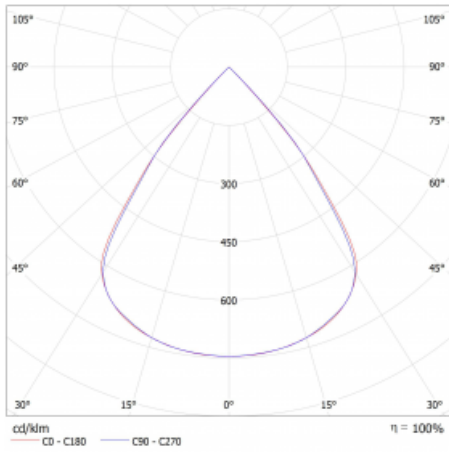

Type of installation	Surface, Suspended
Light distribution	Direct
Luminaire shape	Linear
Colour of the luminaires	Black
Material	Aluminium
Lifetime	L80/B20 50 000 hours
Warranty	60 months
Description of luminaires	Luminaire surface/suspended
Dimensions	1122 mm × 47 mm × 69 mm
Light source	LED MODUL
Type of optical system	Plastic louvre low UGR
Luminous flux	2630 lm ± 10 %
Colour Temperature	3000 K warm white
Luminous efficacy	142 lm/W
MacAdam Light source	3
Colour rendering index	80
UGR max. X=4H Y=8H, ρ=70,50,20	17.2

## Curve