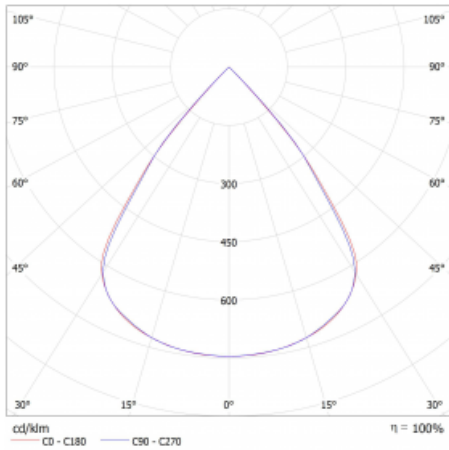

Type of installation	Surface, Suspended
Light distribution	Direct
Luminaire shape	Linear
Colour of the luminaires	White
Material	Aluminium
Lifetime	L80/B20 50 000 hours
Warranty	60 months
Description of luminaires	Luminaire surface/suspended
Dimensions	1122 mm × 47 mm × 69 mm
Light source	LED MODUL
Type of optical system	Plastic louvre low UGR
Luminous flux	2630 lm ± 10 %
Colour Temperature	3000 K warm white
Luminous efficacy	142 lm/W
MacAdam Light source	3
Colour rendering index	80
UGR max. X=4H Y=8H, ρ=70,50,20	17.2

## Technical drawing

Luminaire power input 18.5 W  $\pm$  10 %

Connection of the luminaires DALI dimmable

Electrical voltage 220-240V

Frequency 50/60Hz

  IP 20

## Curve