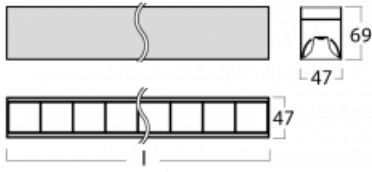

Technical drawing