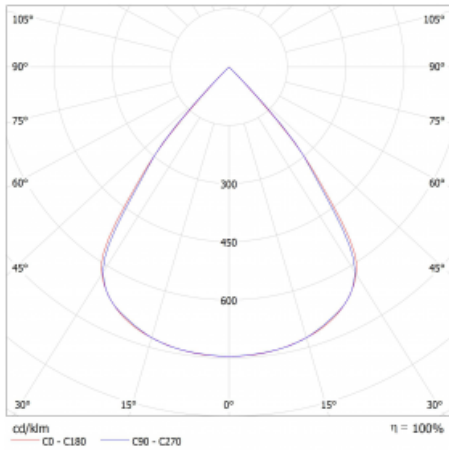

Type of installation	Surface
Light distribution	Direct
Luminaire shape	Linear
Colour of the luminaires	White
Material	Aluminium
Lifetime	L80/B20 50 000 hours
Warranty	24 months
Description of luminaires	Luminaire surface
Dimensions	1122 mm × 47 mm × 69 mm
Light source	LED MODUL
Type of optical system	Plastic louvre low UGR
Luminous flux	2050 lm ± 10 %
Colour Temperature	3000 K warm white
Luminous efficacy	139 lm/W
MacAdam Light source	3
Colour rendering index	80
UGR max. X=4H Y=8H, ρ=70,50,20	16.3

## Curve