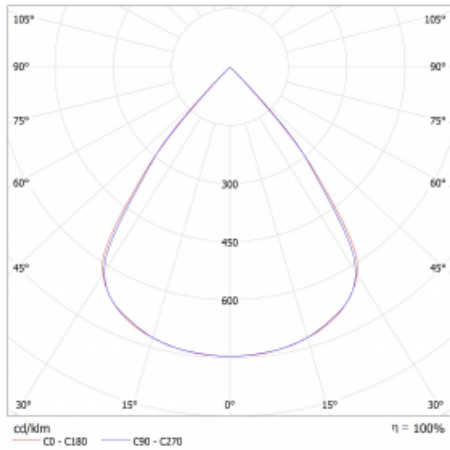

Type of installation	Surface, Suspended
Light distribution	Direct
Luminaire shape	Linear
Colour of the luminaires	White
Material	Aluminium
Lifetime	L80/B20 50 000 hours
Warranty	60 months
Description of luminaires	Luminaire surface/suspended
Dimensions	842 mm × 47 mm × 69 mm
Light source	LED MODUL
Type of optical system	Plastic louvre low UGR
Luminous flux	3380 lm ± 10 %
Colour Temperature	4000 K cool white
Luminous efficacy	140 lm/W
MacAdam Light source	3
Colour rendering index	80
UGR max. X=4H Y=8H, ρ=70,50,20	19.1

## Curve