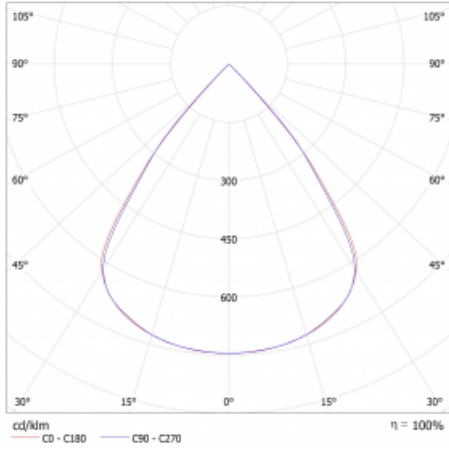

Type of installation	Surface, Suspended
Light distribution	Direct
Luminaire shape	Linear
Colour of the luminaires	Black
Material	Aluminium
Lifetime	L80/B20 50 000 hours
Warranty	5 years
Description of luminaires	Luminaire surface/suspended
Dimensions	561 mm × 47 mm × 69 mm
Light source	LED MODUL
Type of optical system	Plastic louvre low UGR
Luminous flux*	2250 lm
Colour Temperature	4000 K cool white
Luminous efficacy	140 lm/W
MacAdam Light source	3
Colour rendering index	80
UGR max. X=4H Y=8H, ρ=70,50,20	19.1

## Curve