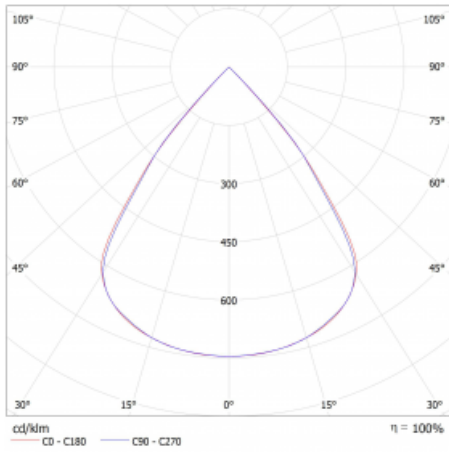

Type of optical system	Plastic louvre low UGR
Luminous flux	2160 lm ± 10 %
Colour Temperature	3000 K warm white
Luminous efficacy	134 lm/W
MacAdam Light source	3
Colour rendering index	80
UGR max. X=4H Y=8H, ρ=70,50,20	18.9

## Technical drawing

Luminaire power input 16.1 W  $\pm$  10 %

Connection of the luminaires DALI dimmable

Electrical voltage 220-240V

Frequency 50/60Hz

⊕ CE IP 20

## Curve