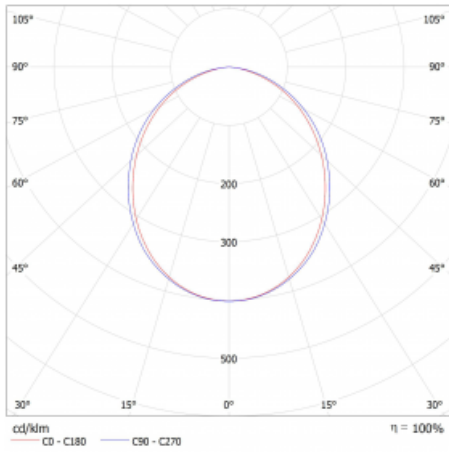

| | |
|-----------------------------------|-----------------------------|
| Type of installation | Surface, Suspended |
| Light distribution | Direct |
| Luminaire shape | Linear |
| Colour of the luminaires | Silver |
| Material | Aluminium |
| Lifetime | L80/B20 50 000 hours |
| Warranty | 24 months |
| Description of luminaires | Luminaire surface/suspended |
| Dimensions | 2244 mm × 47 mm × 69 mm |
| Light source | LED MODUL |
| Type of optical system | Opal diffuser |
| Luminous flux | 7470 lm ± 10 % |
| Colour Temperature | 3000 K warm white |
| Luminous efficacy | 156 lm/W |
| MacAdam Light source | 3 |
| Colour rendering index | 80 |
| UGR max. X=4H Y=8H, ρ=70,50,20 | 27.5 |

Technical drawing

Luminaire power input 47.9 W \pm 10 %

Connection of the luminaires Electronic ballast non-dimmable with 3h emergency

Electrical voltage 220-240V

Frequency 50/60Hz

⊕ CE IP 20

Curve

Downloads