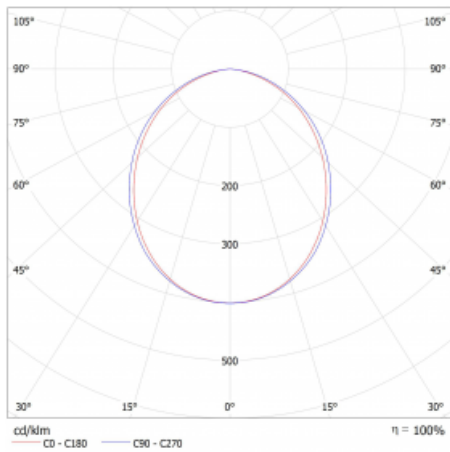

Type of installation	Surface, Suspended
Light distribution	Direct
Luminaire shape	Linear
Colour of the luminaires	Black
Material	Aluminium
Lifetime	L80/B20 50 000 hours
Warranty	60 months
Description of luminaires	Luminaire surface/suspended
Dimensions	2244 mm × 47 mm × 69 mm
Light source	LED MODUL
Type of optical system	Opal diffuser
Luminous flux	7790 lm ± 10 %
Colour Temperature	4000 K cool white
Luminous efficacy	163 lm/W
MacAdam Light source	3
Colour rendering index	80
UGR max. X=4H Y=8H, ρ=70,50,20	27.6

## Technical drawing

Luminaire power input 47.9 W  $\pm$  10 %

Connection of the luminaires DALI dimmable

Electrical voltage 220-240V

Frequency 50/60Hz

  IP 20

## Curve