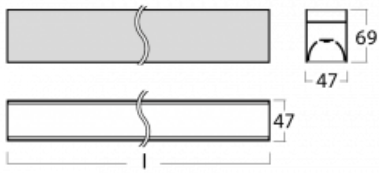

Technical drawing