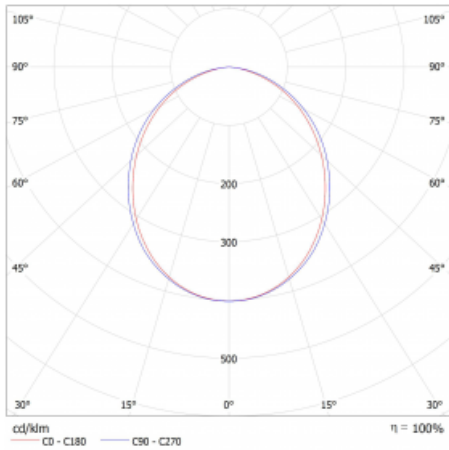

Type of installation	Surface, Suspended
Light distribution	Direct
Luminaire shape	Linear
Colour of the luminaires	Silver
Material	Aluminium
Lifetime	L80/B20 50 000 hours
Warranty	2 years
Description of luminaires	Luminaire surface/suspended
Dimensions	2244 mm × 47 mm × 69 mm
Light source	LED MODUL
Type of optical system	Opal diffuser
Luminous flux*	4980 lm
Colour Temperature	4000 K cool white
Luminous efficacy	163 lm/W
MacAdam Light source	3
Colour rendering index	80
UGR max. X=4H Y=8H, ρ=70,50,20	26.1

## Curve