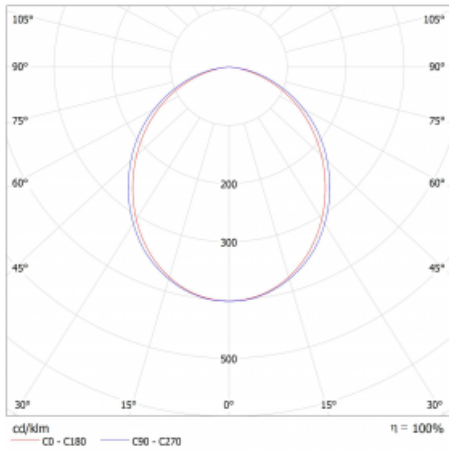

| | |
|-----------------------------------|-----------------------------|
| Type of installation | Surface, Suspended |
| Light distribution | Direct |
| Luminaire shape | Linear |
| Colour of the luminaires | Black |
| Material | Aluminium |
| Lifetime | L80/B20 50 000 hours |
| Warranty | 60 months |
| Description of luminaires | Luminaire surface/suspended |
| Dimensions | 2244 mm × 47 mm × 69 mm |
| Light source | LED MODUL |
| Type of optical system | Opal diffuser |
| Luminous flux | 4780 lm ± 10 % |
| Colour Temperature | 3000 K warm white |
| Luminous efficacy | 157 lm/W |
| MacAdam Light source | 3 |
| Colour rendering index | 80 |
| UGR max. X=4H Y=8H, ρ=70,50,20 | 25.9 |

Technical drawing

Luminaire power input 30.5 W \pm 10 %

Connection of the luminaires Electronic ballast non-dimmable

Electrical voltage 220-240V

Frequency 50/60Hz

⊕ CE IP 20

Curve

Downloads