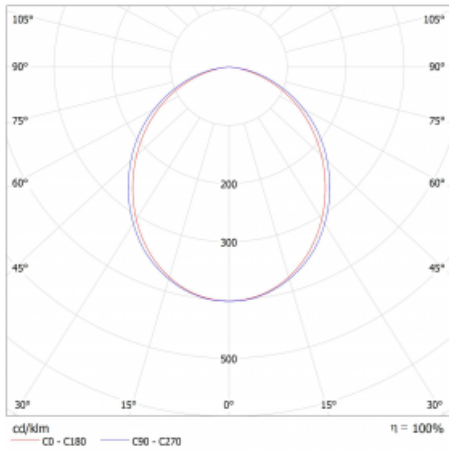

Type of installation	Surface, Suspended
Light distribution	Direct
Luminaire shape	Linear
Colour of the luminaires	Silver
Material	Aluminium
Lifetime	L80/B20 50 000 hours
Warranty	60 months
Description of luminaires	Luminaire surface/suspended
Dimensions	2244 mm × 47 mm × 69 mm
Light source	LED MODUL
Type of optical system	Opal diffuser
Luminous flux	4780 lm ± 10 %
Colour Temperature	3000 K warm white
Luminous efficacy	157 lm/W
MacAdam Light source	3
Colour rendering index	80
UGR max. X=4H Y=8H, ρ=70,50,20	25.9

## Technical drawing

Luminaire power input 30.5 W  $\pm$  10 %

Connection of the luminaires DALI dimmable

Electrical voltage 220-240V

Frequency 50/60Hz

⊕ CE IP 20

## Curve