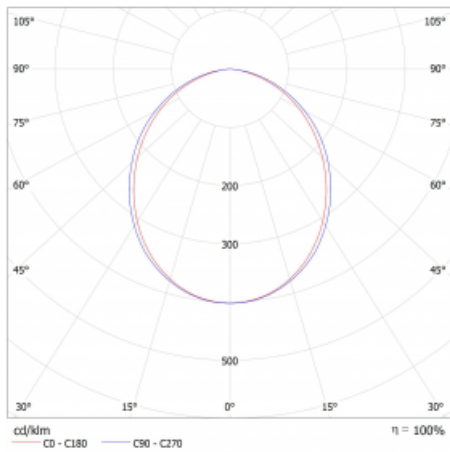

Type of installation	Surface, Suspended
Light distribution	Direct
Luminaire shape	Linear
Colour of the luminaires	Black
Material	Aluminium
Lifetime	L80/B20 50 000 hours
Warranty	2 years
Description of luminaires	Luminaire surface/suspended
Dimensions	1964 mm × 47 mm × 69 mm
Light source	LED MODUL
Type of optical system	Opal diffuser
Luminous flux*	4360 lm
Colour Temperature	4000 K cool white
Luminous efficacy	161 lm/W
MacAdam Light source	3
Colour rendering index	80
UGR max. X=4H Y=8H, ρ=70,50,20	26.1

## Curve