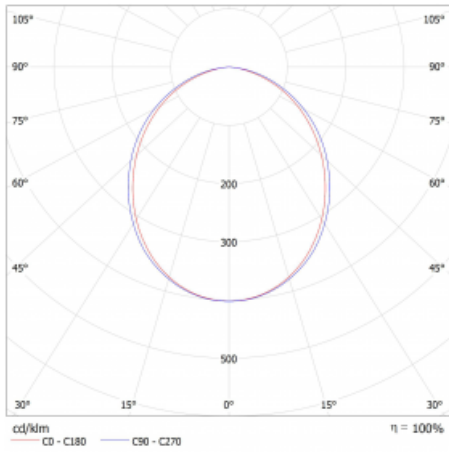

Type of installation	Surface, Suspended
Light distribution	Direct
Luminaire shape	Linear
Colour of the luminaires	Silver
Material	Aluminium
Lifetime	L80/B20 50 000 hours
Warranty	60 months
Description of luminaires	Luminaire surface/suspended
Dimensions	1964 mm × 47 mm × 69 mm
Light source	LED MODUL
Type of optical system	Opal diffuser
Luminous flux	4360 lm ± 10 %
Colour Temperature	4000 K cool white
Luminous efficacy	161 lm/W
MacAdam Light source	3
Colour rendering index	80
UGR max. X=4H Y=8H, ρ=70,50,20	26.1

## Technical drawing

Luminaire power input 27 W  $\pm$  10 %

Connection of the luminaires Electronic ballast non-dimmable

Electrical voltage 220-240V

Frequency 50/60Hz

⊕ CE IP 20

## Curve