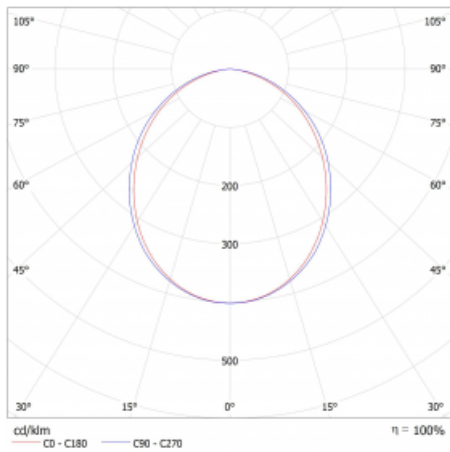

Type of installation	Surface, Suspended
Light distribution	Direct
Luminaire shape	Linear
Colour of the luminaires	Silver
Material	Aluminium
Lifetime	L80/B20 50 000 hours
Warranty	60 months
Description of luminaires	Luminaire surface/suspended
Dimensions	1683 mm × 47 mm × 69 mm
Light source	LED MODUL
Type of optical system	Opal diffuser
Luminous flux	5840 lm ± 10 %
Colour Temperature	4000 K cool white
Luminous efficacy	159 lm/W
MacAdam Light source	3
Colour rendering index	80
UGR max. X=4H Y=8H, ρ=70,50,20	27.6

## Technical drawing

Luminaire power input 36.7 W  $\pm$  10 %

Connection of the luminaires Electronic ballast non-dimmable

Electrical voltage 220-240V

Frequency 50/60Hz

⊕ CE IP 20

## Curve