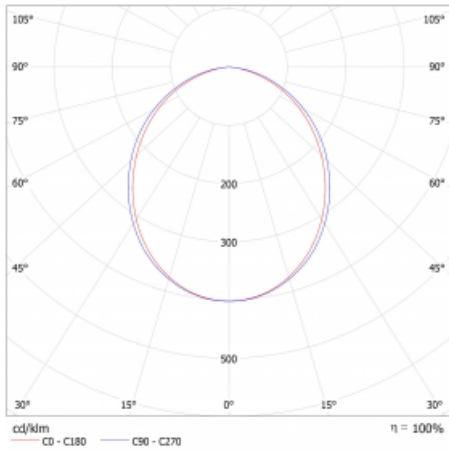

Type of installation	Surface, Suspended
Light distribution	Direct
Luminaire shape	Linear
Colour of the luminaires	Black
Material	Aluminium
Lifetime	L80/B20 50 000 hours
Warranty	60 months
Description of luminaires	Luminaire surface/suspended
Dimensions	1683 mm × 47 mm × 69 mm
Light source	LED MODUL
Type of optical system	Opal diffuser
Luminous flux	3740 lm ± 10 %
Colour Temperature	4000 K cool white
Luminous efficacy	160 lm/W
MacAdam Light source	3
Colour rendering index	80
UGR max. X=4H Y=8H, ρ=70,50,20	26.1

## Technical drawing

Luminaire power input 23.4 W  $\pm$  10 %

Connection of the luminaires DALI dimmable

Electrical voltage 220-240V

Frequency 50/60Hz

⊕ CE IP 20

## Curve