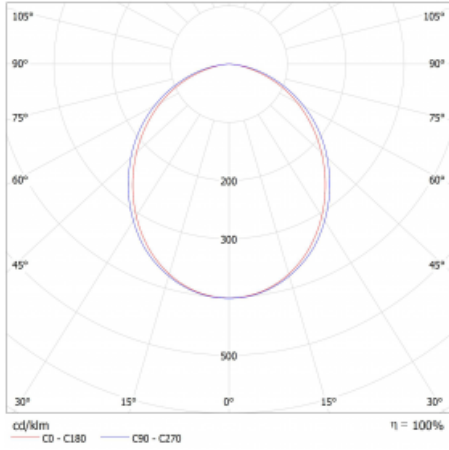

Type of installation	Surface
Light distribution	Direct
Luminaire shape	Linear
Colour of the luminaires	Black
Material	Aluminium
Lifetime	L80/B20 50 000 hours
Warranty	5 years
Description of luminaires	Luminaire surface
Dimensions	1683 mm × 47 mm × 69 mm
Light source	LED MODUL
Type of optical system	Opal diffuser
Luminous flux*	2120 lm
Colour Temperature	4000 K cool white
Luminous efficacy	159 lm/W
MacAdam Light source	3
Colour rendering index	80
UGR max. X=4H Y=8H, ρ=70,50,20	24.1

## Technical drawing

Luminaire power input\* 13.3 W

Connection of the luminaires ON/OFF

Electrical voltage 220-240V

Frequency 50/60Hz

⊕ CE IP 20

\*±10 %

## Curve