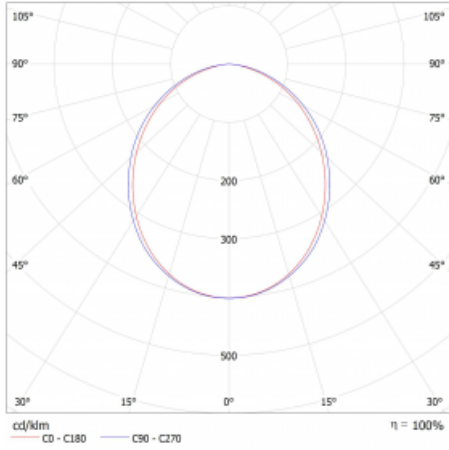

Type of installation	Surface
Light distribution	Direct
Luminaire shape	Linear
Colour of the luminaires	White
Material	Aluminium
Lifetime	L80/B20 50 000 hours
Warranty	60 months
Description of luminaires	Luminaire surface
Dimensions	1683 mm × 47 mm × 69 mm
Light source	LED MODUL
Type of optical system	Opal diffuser
Luminous flux	2120 lm ± 10 %
Colour Temperature	4000 K cool white
Luminous efficacy	159 lm/W
MacAdam Light source	3
Colour rendering index	80
UGR max. X=4H Y=8H, ρ=70,50,20	24.1

## Technical drawing

Luminaire power input 13.3 W  $\pm$  10 %

Connection of the luminaires DALI dimmable

Electrical voltage 220-240V

Frequency 50/60Hz

⊕ CE IP 20

## Curve