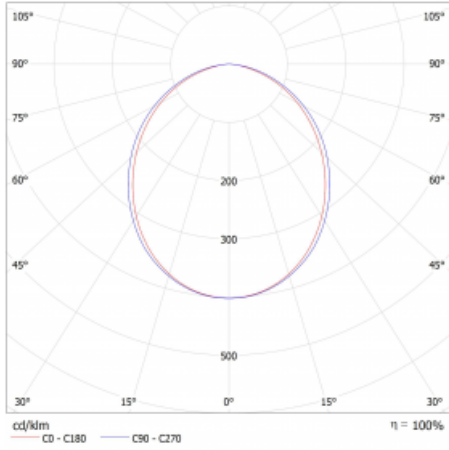

Type of installation	Surface, Suspended
Light distribution	Direct
Luminaire shape	Linear
Colour of the luminaires	Silver
Material	Aluminium
Lifetime	L80/B20 50 000 hours
Warranty	60 months
Description of luminaires	Luminaire surface/suspended
Dimensions	1403 mm × 47 mm × 69 mm
Light source	LED MODUL
Type of optical system	Opal diffuser
Luminous flux	4670 lm ± 10 %
Colour Temperature	3000 K warm white
Luminous efficacy	151 lm/W
MacAdam Light source	3
Colour rendering index	80
UGR max. X=4H Y=8H, ρ=70,50,20	27.5

## Technical drawing

Luminaire power input 31 W  $\pm$  10 %

Connection of the luminaires DALI dimmable

Electrical voltage 220-240V

Frequency 50/60Hz

⊕ CE IP 20

## Curve