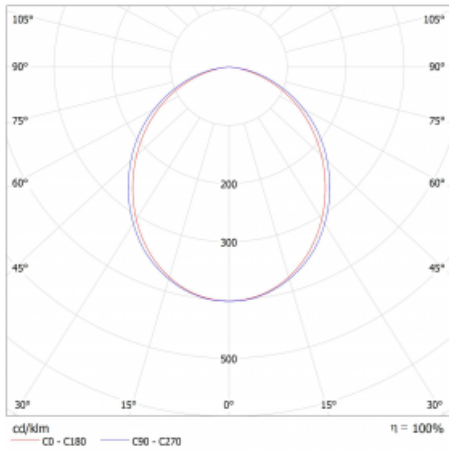

| | |
|-----------------------------------|-----------------------------|
| Type of installation | Surface, Suspended |
| Light distribution | Direct |
| Luminaire shape | Linear |
| Colour of the luminaires | Silver |
| Material | Aluminium |
| Lifetime | L80/B20 50 000 hours |
| Warranty | 60 months |
| Description of luminaires | Luminaire surface/suspended |
| Dimensions | 1403 mm × 47 mm × 69 mm |
| Light source | LED MODUL |
| Type of optical system | Opal diffuser |
| Luminous flux | 3110 lm ± 10 % |
| Colour Temperature | 4000 K cool white |
| Luminous efficacy | 157 lm/W |
| MacAdam Light source | 3 |
| Colour rendering index | 80 |
| UGR max. X=4H Y=8H, ρ=70,50,20 | 26.1 |

Technical drawing

Luminaire power input 19.8 W \pm 10 %

Connection of the luminaires DALI dimmable

Electrical voltage 220-240V

Frequency 50/60Hz

  IP 20

Curve

Downloads