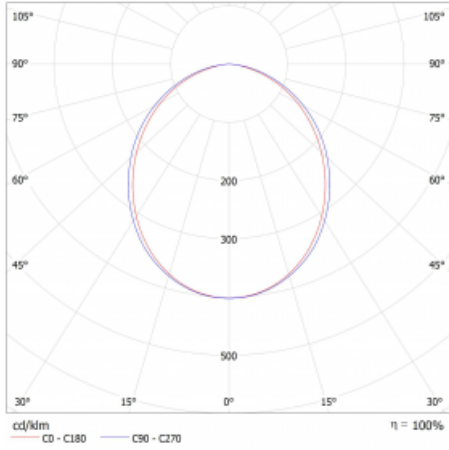

Type of installation	Surface, Suspended
Light distribution	Direct
Luminaire shape	Linear
Colour of the luminaires	Silver
Material	Aluminium
Lifetime	L80/B20 50 000 hours
Warranty	24 months
Description of luminaires	Luminaire surface/suspended
Dimensions	1122 mm × 47 mm × 69 mm
Light source	LED MODUL
Type of optical system	Opal diffuser
Luminous flux	3730 lm ± 10 %
Colour Temperature	3000 K warm white
Luminous efficacy	150 lm/W
MacAdam Light source	3
Colour rendering index	80
UGR max. X=4H Y=8H, ρ=70,50,20	27.5

## Curve