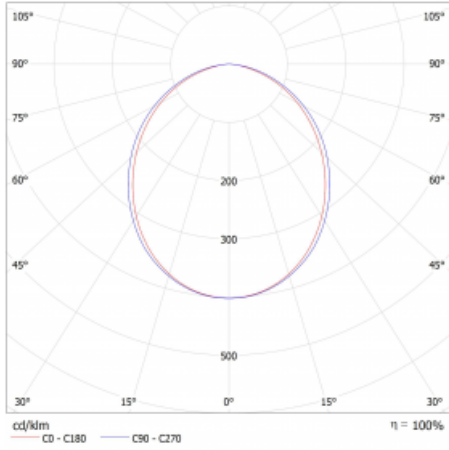

Type of installation	Surface, Suspended
Light distribution	Direct
Luminaire shape	Linear
Colour of the luminaires	White
Material	Aluminium
Lifetime	L80/B20 50 000 hours
Warranty	60 months
Description of luminaires	Luminaire surface/suspended
Dimensions	1122 mm × 47 mm × 69 mm
Light source	LED MODUL
Type of optical system	Opal diffuser
Luminous flux	3890 lm ± 10 %
Colour Temperature	4000 K cool white
Luminous efficacy	156 lm/W
MacAdam Light source	3
Colour rendering index	80
UGR max. X=4H Y=8H, ρ=70,50,20	27.6

Technical drawing

Luminaire power input 24.9 W \pm 10 %

Connection of the luminaires Electronic ballast non-dimmable

Electrical voltage 220-240V

Frequency 50/60Hz

⊕ CE IP 20

Curve

Downloads