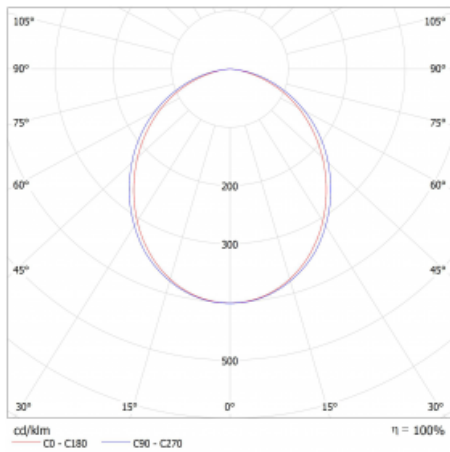

Type of installation	Surface, Suspended
Light distribution	Direct
Luminaire shape	Linear
Colour of the luminaires	Black
Material	Aluminium
Lifetime	L80/B20 50 000 hours
Warranty	60 months
Description of luminaires	Luminaire surface/suspended
Dimensions	1122 mm × 47 mm × 69 mm
Light source	LED MODUL
Type of optical system	Opal diffuser
Luminous flux	3890 lm ± 10 %
Colour Temperature	4000 K cool white
Luminous efficacy	156 lm/W
MacAdam Light source	3
Colour rendering index	80
UGR max. X=4H Y=8H, ρ=70,50,20	27.6

Technical drawing

Luminaire power input 24.9 W \pm 10 %

Connection of the luminaires Electronic ballast non-dimmable

Electrical voltage 220-240V

Frequency 50/60Hz

⊕ CE IP 20

Curve

Downloads