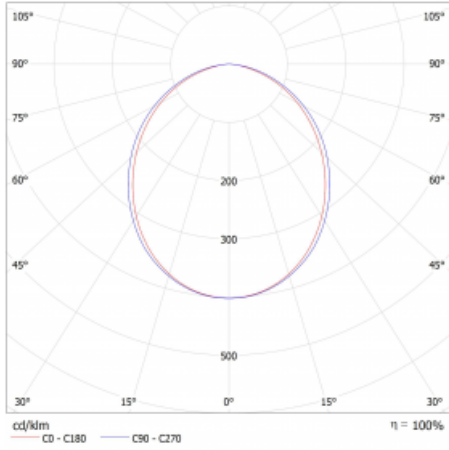

Type of installation	Surface
Light distribution	Direct
Luminaire shape	Linear
Colour of the luminaires	Black
Material	Aluminium
Lifetime	L80/B20 50 000 hours
Warranty	24 months
Description of luminaires	Luminaire surface
Dimensions	1122 mm × 47 mm × 69 mm
Light source	LED MODUL
Type of optical system	Opal diffuser
Luminous flux	1350 lm ± 10 %
Colour Temperature	3000 K warm white
Luminous efficacy	150 lm/W
MacAdam Light source	3
Colour rendering index	80
UGR max. X=4H Y=8H, ρ=70,50,20	23.9

## Curve