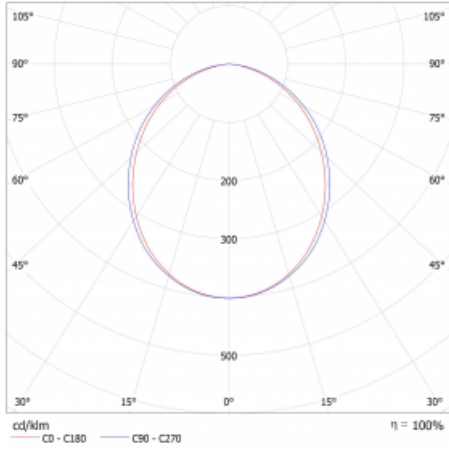

Type of installation	Surface, Suspended
Light distribution	Direct
Luminaire shape	Linear
Colour of the luminaires	Silver
Material	Aluminium
Lifetime	L80/B20 50 000 hours
Warranty	5 years
Description of luminaires	Luminaire surface/suspended
Dimensions	842 mm × 47 mm × 69 mm
Light source	LED MODUL
Type of optical system	Opal diffuser
Luminous flux*	2920 lm
Colour Temperature	4000 K cool white
Luminous efficacy	154 lm/W
MacAdam Light source	3
Colour rendering index	80
UGR max. X=4H Y=8H, ρ=70,50,20	27.6

## Curve