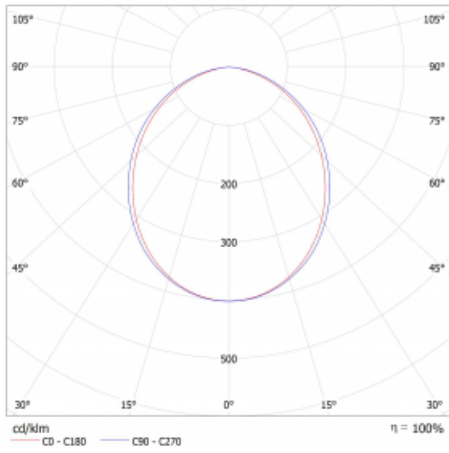

Type of installation	Surface, Suspended
Light distribution	Direct
Luminaire shape	Linear
Colour of the luminaires	Silver
Material	Aluminium
Lifetime	L80/B20 50 000 hours
Warranty	60 months
Description of luminaires	Luminaire surface/suspended
Dimensions	842 mm × 47 mm × 69 mm
Light source	LED MODUL
Type of optical system	Opal diffuser
Luminous flux	1790 lm ± 10 %
Colour Temperature	3000 K warm white
Luminous efficacy	147 lm/W
MacAdam Light source	3
Colour rendering index	80
UGR max. X=4H Y=8H, ρ=70,50,20	25.9

Technical drawing

Luminaire power input 12.2 W \pm 10 %

Connection of the luminaires Electronic ballast non-dimmable

Electrical voltage 220-240V

Frequency 50/60Hz

⊕ CE IP 20

Curve

Downloads