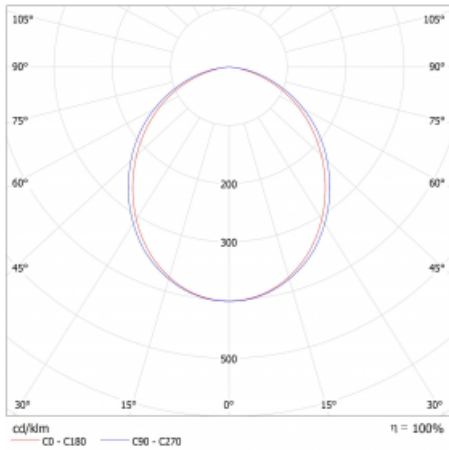

| | |
|-----------------------------------|------------------------|
| Type of installation | Surface |
| Light distribution | Direct |
| Luminaire shape | Linear |
| Colour of the luminaires | White |
| Material | Aluminium |
| Lifetime | L80/B20 50 000 hours |
| Warranty | 60 months |
| Description of luminaires | Luminaire surface |
| Dimensions | 842 mm × 47 mm × 69 mm |
| Light source | LED MODUL |
| Type of optical system | Opal diffuser |
| Luminous flux | 1010 lm ± 10 % |
| Colour Temperature | 3000 K warm white |
| Luminous efficacy | 136 lm/W |
| MacAdam Light source | 3 |
| Colour rendering index | 80 |
| UGR max. X=4H Y=8H, ρ=70,50,20 | 23.9 |

Technical drawing

Luminaire power input 7.4 W \pm 10 %

Connection of the luminaires Electronic ballast non-dimmable

Electrical voltage 220-240V

Frequency 50/60Hz

⊕ CE IP 20

Curve

Downloads