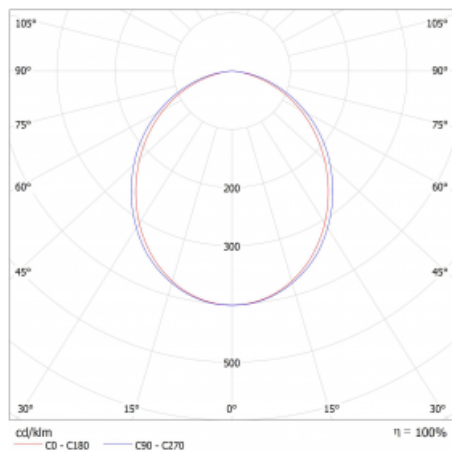

Type of installation	Surface
Light distribution	Direct
Luminaire shape	Linear
Colour of the luminaires	Silver
Material	Aluminium
Lifetime	L80/B20 50 000 hours
Warranty	60 months
Description of luminaires	Luminaire surface
Dimensions	842 mm × 47 mm × 69 mm
Light source	LED MODUL
Type of optical system	Opal diffuser
Luminous flux	1010 lm ± 10 %
Colour Temperature	3000 K warm white
Luminous efficacy	136 lm/W
MacAdam Light source	3
Colour rendering index	80
UGR max. X=4H Y=8H, ρ=70,50,20	23.9

## Technical drawing

Luminaire power input 7.4 W  $\pm$  10 %

Connection of the luminaires Electronic ballast non-dimmable

Electrical voltage 220-240V

Frequency 50/60Hz

⊕ CE IP 20

## Curve