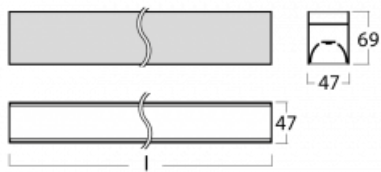

Technical drawing