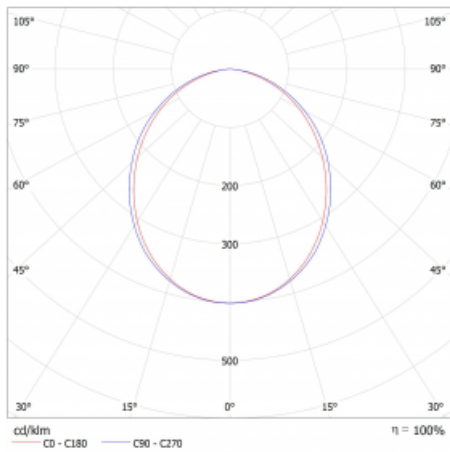

Type of installation	Surface, Suspended
Light distribution	Direct
Luminaire shape	Linear
Colour of the luminaires	Silver
Material	Aluminium
Lifetime	L80/B20 50 000 hours
Warranty	5 years
Description of luminaires	Luminaire surface/suspended
Dimensions	561 mm × 47 mm × 69 mm
Light source	LED MODUL
Type of optical system	Opal diffuser
Luminous flux*	1940 lm
Colour Temperature	4000 K cool white
Luminous efficacy	148 lm/W
MacAdam Light source	3
Colour rendering index	80
UGR max. X=4H Y=8H, ρ=70,50,20	27.6

## Technical drawing

Luminaire power input\* 13.1 W

Connection of the luminaires ON/OFF

Electrical voltage 220-240V

Frequency 50/60Hz

⊕ CE IP 20

\*±10 %

## Curve