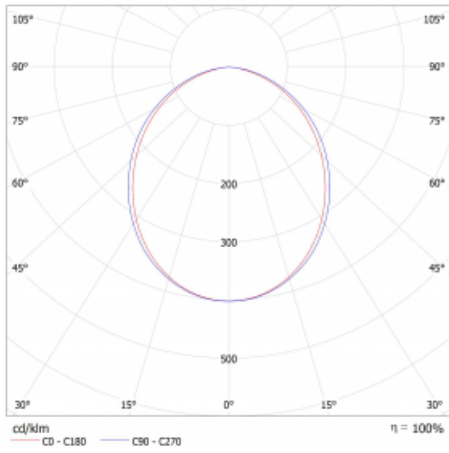

Type of installation	Surface, Suspended
Light distribution	Direct
Luminaire shape	Linear
Colour of the luminaires	Black
Material	Aluminium
Lifetime	L80/B20 50 000 hours
Warranty	60 months
Description of luminaires	Luminaire surface/suspended
Dimensions	561 mm × 47 mm × 69 mm
Light source	LED MODUL
Type of optical system	Opal diffuser
Luminous flux	1870 lm ± 10 %
Colour Temperature	3000 K warm white
Luminous efficacy	143 lm/W
MacAdam Light source	3
Colour rendering index	80
UGR max. X=4H Y=8H, ρ=70,50,20	27.5

## Technical drawing

Luminaire power input 13.1 W  $\pm$  10 %

Connection of the luminaires Electronic ballast non-dimmable

Electrical voltage 220-240V

Frequency 50/60Hz

⊕ CE IP 20

## Curve