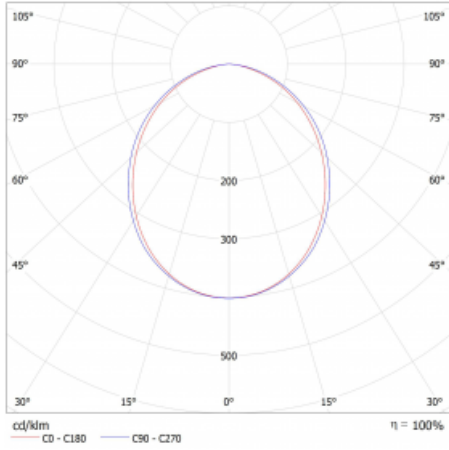

Type of installation	Surface, Suspended
Light distribution	Direct
Luminaire shape	Linear
Colour of the luminaires	Black
Material	Aluminium
Lifetime	L80/B20 50 000 hours
Warranty	5 years
Description of luminaires	Luminaire surface/suspended
Dimensions	561 mm × 47 mm × 69 mm
Light source	LED MODUL
Type of optical system	Opal diffuser
Luminous flux*	1870 lm
Colour Temperature	3000 K warm white
Luminous efficacy	143 lm/W
MacAdam Light source	3
Colour rendering index	80
UGR max. X=4H Y=8H, ρ=70,50,20	27.5

## Technical drawing

Luminaire power input\* 13.1 W

Connection of the luminaires ON/OFF

Electrical voltage 220-240V

Frequency 50/60Hz

⊕ CE IP 20

\*±10 %

## Curve