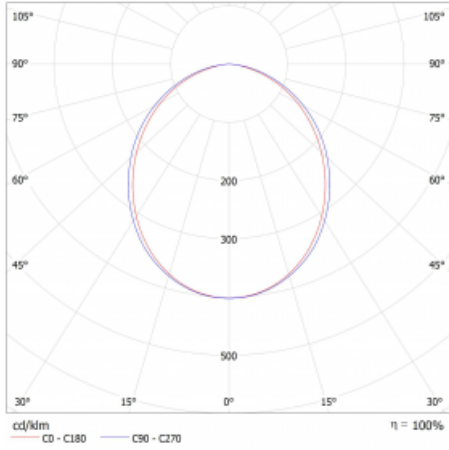

Type of installation	Surface
Light distribution	Direct
Luminaire shape	Linear
Colour of the luminaires	Black
Material	Aluminium
Lifetime	L80/B20 50 000 hours
Warranty	60 months
Description of luminaires	Luminaire surface
Dimensions	561 mm × 47 mm × 69 mm
Light source	LED MODUL
Type of optical system	Opal diffuser
Luminous flux	670 lm ± 10 %
Colour Temperature	3000 K warm white
Luminous efficacy	129 lm/W
MacAdam Light source	3
Colour rendering index	80
UGR max. X=4H Y=8H, ρ=70,50,20	23.9

## Curve