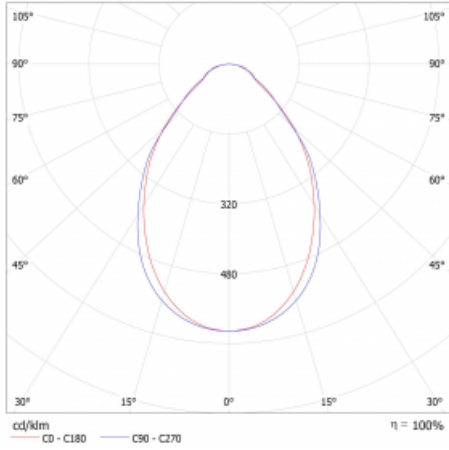

Type of installation	Surface, Suspended
Light distribution	Direct
Luminaire shape	Linear
Colour of the luminaires	White
Material	Aluminium
Lifetime	L80/B20 50 000 hours
Warranty	24 months
Description of luminaires	Luminaire surface/suspended
Dimensions	2244 mm × 47 mm × 69 mm
Light source	LED MODUL
Type of optical system	Microprisma
Luminous flux	6830 lm ± 10 %
Colour Temperature	3000 K warm white
Luminous efficacy	143 lm/W
MacAdam Light source	3
Colour rendering index	80
UGR max. X=4H Y=8H, ρ=70,50,20	23.8

## Curve