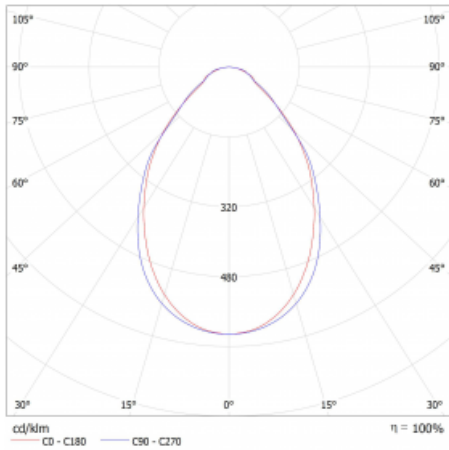

Technical drawing

Luminaire power input 30.5 W \pm 10 %

Connection of the luminaires Electronic ballast non-dimmable with 1h emergency

Electrical voltage 220-240V

Frequency 50/60Hz

  IP 20

Curve

Downloads