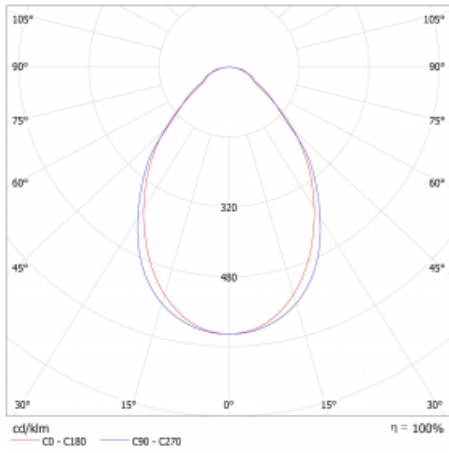

Type of installation	Surface, Suspended
Light distribution	Direct
Luminaire shape	Linear
Colour of the luminaires	White
Material	Aluminium
Lifetime	L80/B20 50 000 hours
Warranty	5 years
Description of luminaires	Luminaire surface/suspended
Dimensions	2244 mm × 47 mm × 69 mm
Light source	LED MODUL
Type of optical system	Microprisma
Luminous flux*	4550 lm
Colour Temperature	4000 K cool white
Luminous efficacy	149 lm/W
MacAdam Light source	3
Colour rendering index	80
UGR max. X=4H Y=8H, ρ=70,50,20	22.4

## Technical drawing

Luminaire power input\* 30.5 W

Connection of the luminaires ON/OFF

Electrical voltage 220-240V

Frequency 50/60Hz

⊕ CE IP 20

\*±10 %

## Curve