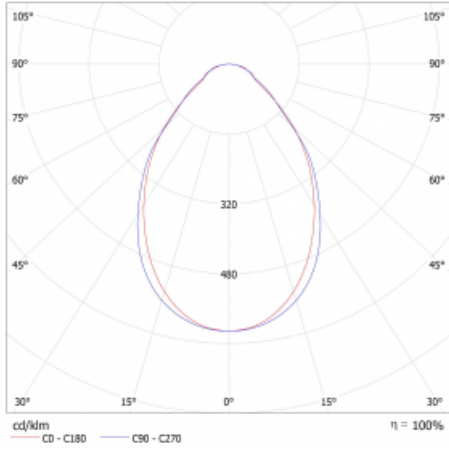

Type of installation	Surface, Suspended
Light distribution	Direct
Luminaire shape	Linear
Colour of the luminaires	White
Material	Aluminium
Lifetime	L80/B20 50 000 hours
Warranty	60 months
Description of luminaires	Luminaire surface/suspended
Dimensions	2244 mm × 47 mm × 69 mm
Light source	LED MODUL
Type of optical system	Microprisma
Luminous flux	4550 lm ± 10 %
Colour Temperature	4000 K cool white
Luminous efficacy	149 lm/W
MacAdam Light source	3
Colour rendering index	80
UGR max. X=4H Y=8H, ρ=70,50,20	22.4

## Curve