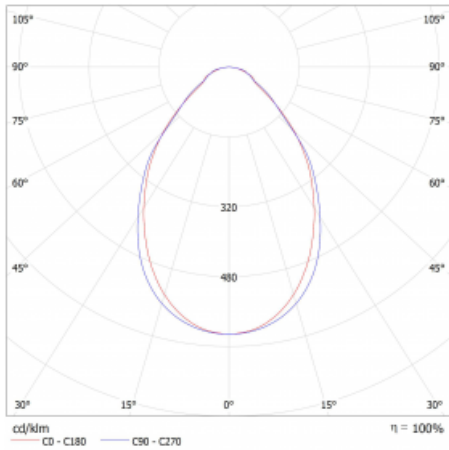

Type of installation	Surface
Light distribution	Direct
Luminaire shape	Linear
Colour of the luminaires	Silver
Material	Aluminium
Lifetime	L80/B20 50 000 hours
Warranty	24 months
Description of luminaires	Luminaire surface
Dimensions	2244 mm × 47 mm × 69 mm
Light source	LED MODUL
Type of optical system	Microprisma
Luminous flux	2470 lm ± 10 %
Colour Temperature	3000 K warm white
Luminous efficacy	142 lm/W
MacAdam Light source	3
Colour rendering index	80
UGR max. X=4H Y=8H, ρ=70,50,20	20.3

## Curve