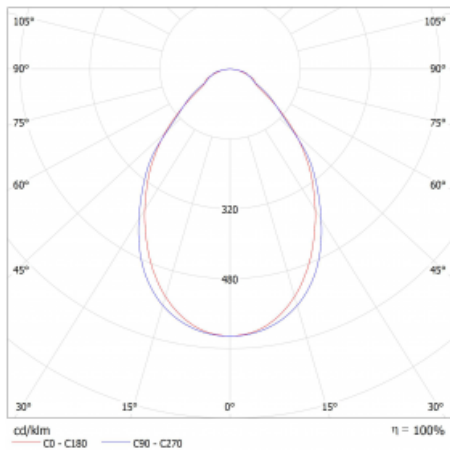

Type of installation	Surface, Suspended
Light distribution	Direct
Luminaire shape	Linear
Colour of the luminaires	White
Material	Aluminium
Lifetime	L80/B20 50 000 hours
Warranty	60 months
Description of luminaires	Luminaire surface/suspended
Dimensions	1964 mm × 47 mm × 69 mm
Light source	LED MODUL
Type of optical system	Microprisma
Luminous flux	5980 lm ± 10 %
Colour Temperature	3000 K warm white
Luminous efficacy	141 lm/W
MacAdam Light source	3
Colour rendering index	80
UGR max. X=4H Y=8H, ρ=70,50,20	23.8

## Curve