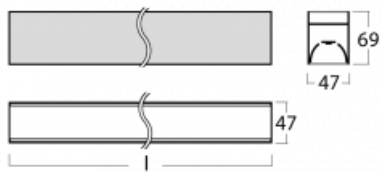

Technical drawing