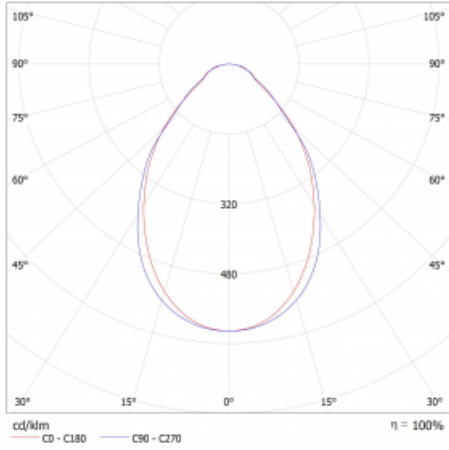

Type of installation	Surface, Suspended
Light distribution	Direct
Luminaire shape	Linear
Colour of the luminaires	White
Material	Aluminium
Lifetime	L80/B20 50 000 hours
Warranty	60 months
Description of luminaires	Luminaire surface/suspended
Dimensions	1964 mm × 47 mm × 69 mm
Light source	LED MODUL
Type of optical system	Microprisma
Luminous flux	5980 lm ± 10 %
Colour Temperature	3000 K warm white
Luminous efficacy	141 lm/W
MacAdam Light source	3
Colour rendering index	80
UGR max. X=4H Y=8H, ρ=70,50,20	23.8

## Technical drawing

Luminaire power input 42.4 W  $\pm$  10 %

Connection of the luminaires DALI dimmable

Electrical voltage 220-240V

Frequency 50/60Hz

⊕ CE IP 20

## Curve