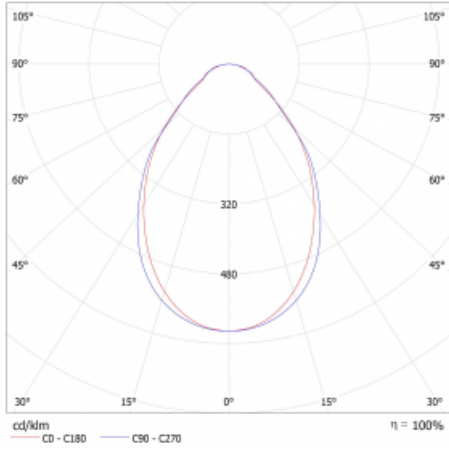

Type of installation	Surface, Suspended
Light distribution	Direct
Luminaire shape	Linear
Colour of the luminaires	Silver
Material	Aluminium
Lifetime	L80/B20 50 000 hours
Warranty	24 months
Description of luminaires	Luminaire surface/suspended
Dimensions	1964 mm × 47 mm × 69 mm
Light source	LED MODUL
Type of optical system	Microprisma
Luminous flux	3820 lm ± 10 %
Colour Temperature	3000 K warm white
Luminous efficacy	141 lm/W
MacAdam Light source	3
Colour rendering index	80
UGR max. X=4H Y=8H, ρ=70,50,20	22.2

## Curve