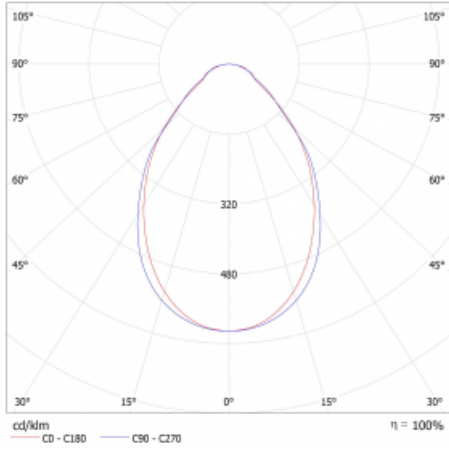

Type of installation	Surface, Suspended
Light distribution	Direct
Luminaire shape	Linear
Colour of the luminaires	Black
Material	Aluminium
Lifetime	L80/B20 50 000 hours
Warranty	60 months
Description of luminaires	Luminaire surface/suspended
Dimensions	1964 mm × 47 mm × 69 mm
Light source	LED MODUL
Type of optical system	Microprisma
Luminous flux	3980 lm ± 10 %
Colour Temperature	4000 K cool white
Luminous efficacy	147 lm/W
MacAdam Light source	3
Colour rendering index	80
UGR max. X=4H Y=8H, ρ=70,50,20	22.4

## Curve