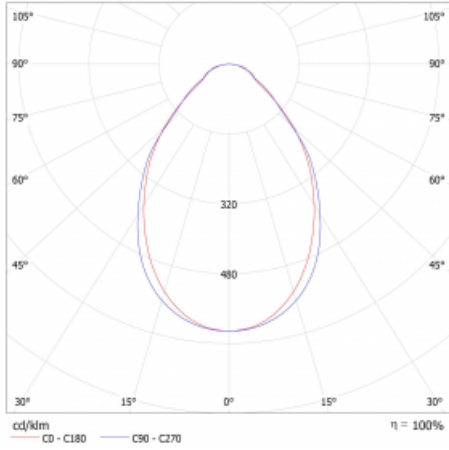

Type of installation	Surface, Suspended
Light distribution	Direct
Luminaire shape	Linear
Colour of the luminaires	Black
Material	Aluminium
Lifetime	L80/B20 50 000 hours
Warranty	60 months
Description of luminaires	Luminaire surface/suspended
Dimensions	1683 mm × 47 mm × 69 mm
Light source	LED MODUL
Type of optical system	Microprisma
Luminous flux	5340 lm ± 10 %
Colour Temperature	4000 K cool white
Luminous efficacy	146 lm/W
MacAdam Light source	3
Colour rendering index	80
UGR max. X=4H Y=8H, ρ=70,50,20	23.9

## Technical drawing

Luminaire power input 36.7 W  $\pm$  10 %

Connection of the luminaires DALI dimmable

Electrical voltage 220-240V

Frequency 50/60Hz

⊕ CE IP 20

## Curve