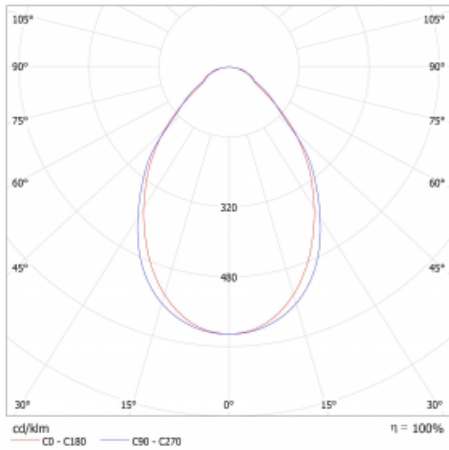

Type of installation	Surface, Suspended
Light distribution	Direct
Luminaire shape	Linear
Colour of the luminaires	White
Material	Aluminium
Lifetime	L80/B20 50 000 hours
Warranty	60 months
Description of luminaires	Luminaire surface/suspended
Dimensions	1683 mm × 47 mm × 69 mm
Light source	LED MODUL
Type of optical system	Microprisma
Luminous flux	3410 lm ± 10 %
Colour Temperature	4000 K cool white
Luminous efficacy	146 lm/W
MacAdam Light source	3
Colour rendering index	80
UGR max. X=4H Y=8H, ρ=70,50,20	22.4

## Curve