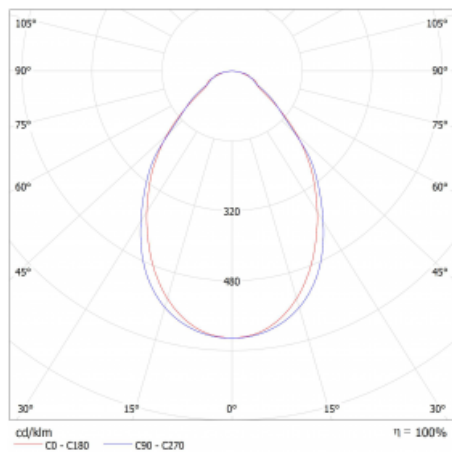

Type of installation	Surface
Light distribution	Direct
Luminaire shape	Linear
Colour of the luminaires	Silver
Material	Aluminium
Lifetime	L80/B20 50 000 hours
Warranty	5 years
Description of luminaires	Luminaire surface
Dimensions	1683 mm × 47 mm × 69 mm
Light source	LED MODUL
Type of optical system	Microprisma
Luminous flux*	1860 lm
Colour Temperature	3000 K warm white
Luminous efficacy	139 lm/W
MacAdam Light source	3
Colour rendering index	80
UGR max. X=4H Y=8H, ρ=70,50,20	20.3

## Technical drawing

Luminaire power input\* 13.4 W

Connection of the luminaires ON/OFF

Electrical voltage 220-240V

Frequency 50/60Hz

⊕ CE IP 20

\*±10 %

## Curve