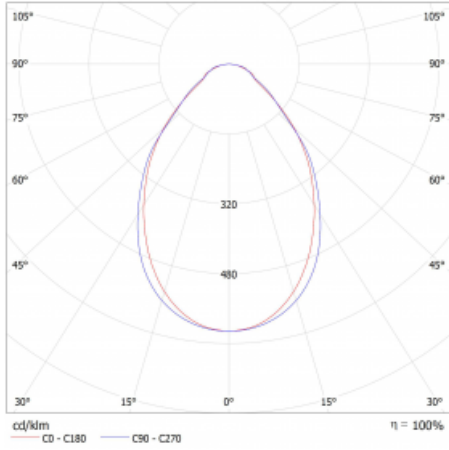

Type of installation	Surface, Suspended
Light distribution	Direct
Luminaire shape	Linear
Colour of the luminaires	Black
Material	Aluminium
Lifetime	L80/B20 50 000 hours
Warranty	24 months
Description of luminaires	Luminaire surface/suspended
Dimensions	1403 mm × 47 mm × 69 mm
Light source	LED MODUL
Type of optical system	Microprisma
Luminous flux	2720 lm ± 10 %
Colour Temperature	3000 K warm white
Luminous efficacy	137 lm/W
MacAdam Light source	3
Colour rendering index	80
UGR max. X=4H Y=8H, ρ=70,50,20	22.2

## Curve