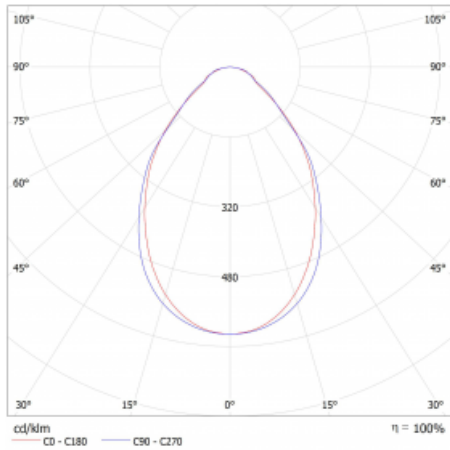

Type of installation	Surface, Suspended
Light distribution	Direct
Luminaire shape	Linear
Colour of the luminaires	White
Material	Aluminium
Lifetime	L80/B20 50 000 hours
Warranty	60 months
Description of luminaires	Luminaire surface/suspended
Dimensions	1403 mm × 47 mm × 69 mm
Light source	LED MODUL
Type of optical system	Microprisma
Luminous flux	2720 lm ± 10 %
Colour Temperature	3000 K warm white
Luminous efficacy	137 lm/W
MacAdam Light source	3
Colour rendering index	80
UGR max. X=4H Y=8H, ρ=70,50,20	22.2

## Curve