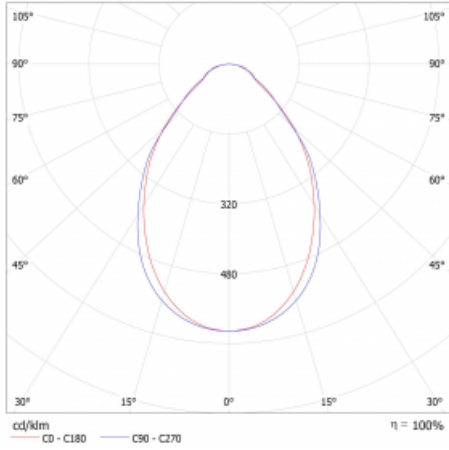

Type of installation	Surface, Suspended
Light distribution	Direct
Luminaire shape	Linear
Colour of the luminaires	White
Material	Aluminium
Lifetime	L80/B20 50 000 hours
Warranty	60 months
Description of luminaires	Luminaire surface/suspended
Dimensions	1403 mm × 47 mm × 69 mm
Light source	LED MODUL
Type of optical system	Microprisma
Luminous flux	2720 lm ± 10 %
Colour Temperature	3000 K warm white
Luminous efficacy	137 lm/W
MacAdam Light source	3
Colour rendering index	80
UGR max. X=4H Y=8H, ρ=70,50,20	22.2

## Curve