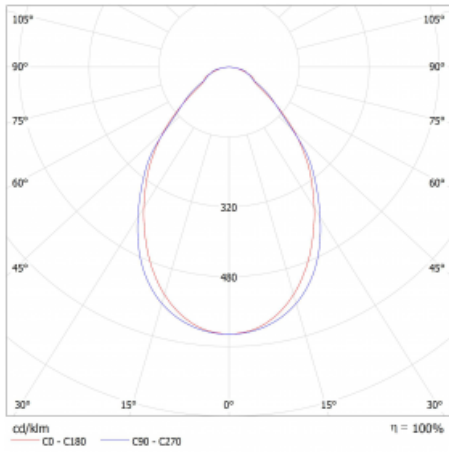

Type of installation	Surface, Suspended
Light distribution	Direct
Luminaire shape	Linear
Colour of the luminaires	Black
Material	Aluminium
Lifetime	L80/B20 50 000 hours
Warranty	2 years
Description of luminaires	Luminaire surface/suspended
Dimensions	1122 mm × 47 mm × 69 mm
Light source	LED MODUL
Type of optical system	Microprisma
Luminous flux*	3410 lm
Colour Temperature	3000 K warm white
Luminous efficacy	137 lm/W
MacAdam Light source	3
Colour rendering index	80
UGR max. X=4H Y=8H, ρ=70,50,20	23.8

## Curve