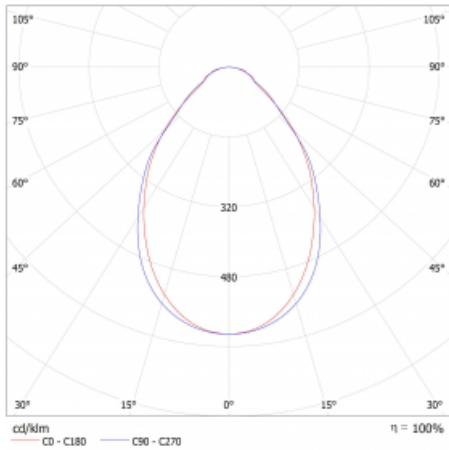

Type of installation	Surface, Suspended
Light distribution	Direct
Luminaire shape	Linear
Colour of the luminaires	White
Material	Aluminium
Lifetime	L80/B20 50 000 hours
Warranty	60 months
Description of luminaires	Luminaire surface/suspended
Dimensions	1122 mm × 47 mm × 69 mm
Light source	LED MODUL
Type of optical system	Microprisma
Luminous flux	3410 lm ± 10 %
Colour Temperature	3000 K warm white
Luminous efficacy	137 lm/W
MacAdam Light source	3
Colour rendering index	80
UGR max. X=4H Y=8H, ρ=70,50,20	23.8

## Curve